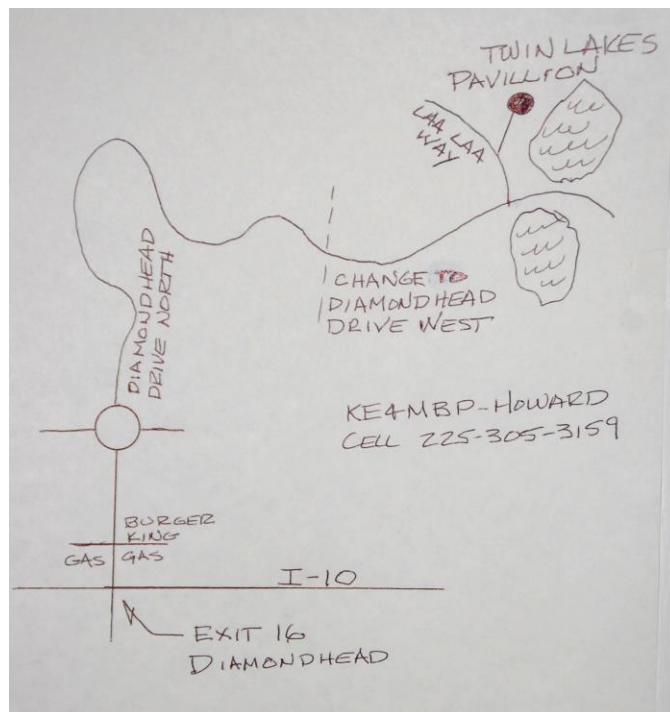

The DX HUNTER

APRIL 18

MDXA CLUB INFO

MEETINGS: 2nd SATURDAY OF EACH MONTH
7:30 AM @ GOLDEN CORRAL HWY 49
GULFPORT

MDXA WEBSITE: MDXA.org

Net Frequency: 147.375 Tuesday @ 8:00 PM

Editor E-mail: KE4MBP@GMAIL.COM

“More than a Club – We are Friends”

CLUB NEWS

April Events:

MDXA PICNIC APRIL 7 - Noon till 6PM

MS QSO Party April 7-8

Field Day is coming and we need to start getting ready. **We need a FD Coordinator for this event.** Since we have not been able to get CW operators we will run a digital station. Each contact will be 2 points and help raise our score. Any other ideas you have to help will be greatly appreciated.

Eye Ball Cards: We are still looking for designs for the club Eye Ball Card to be given to prospective 'new' members.

MDXA SPRING PICNIC

Diamondhead Twin Lakes Pavilion

Burgers and Dogs or if you'd like to bring your own, we will BBQ it. We will have a large gas and charcoal combination BBQ. Bring a covered dish and come out enjoy the day, rain or shine, as we will have a fully covered large pavilion with fans and rest rooms. If you want to bring kids or grand-kids a stocked lake and dock are right there for fishing.

Please RSVP to Howard at KE4MBP@gmail.com or 228*222*5184.

SEE Y'ALL THERE!